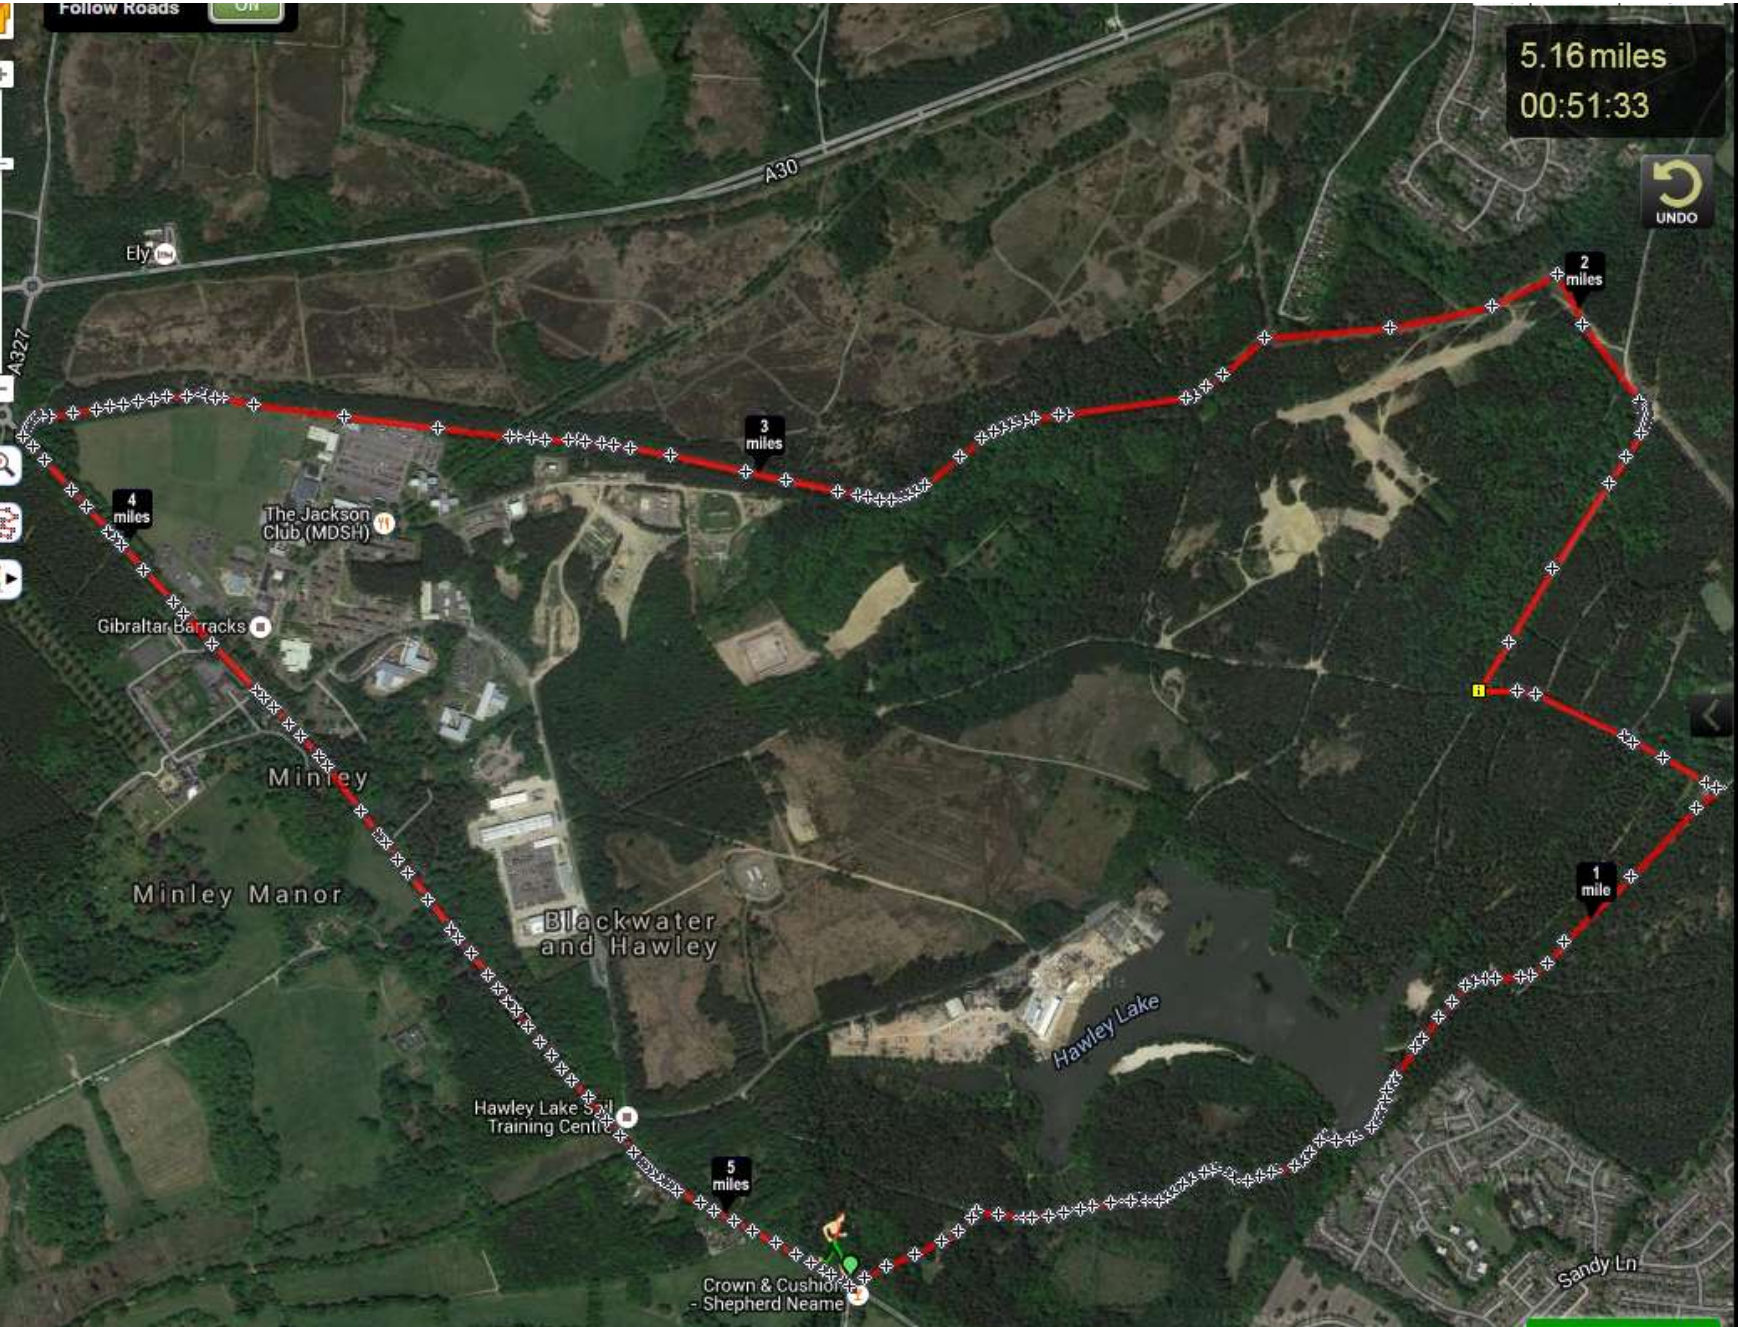

# Hawley Lake – 5 Miles

Start –  
Meet in Car Park  
Crown & Cushion  
Minley Road,  
Blackwater,  
Camberley  
GU17 9UA